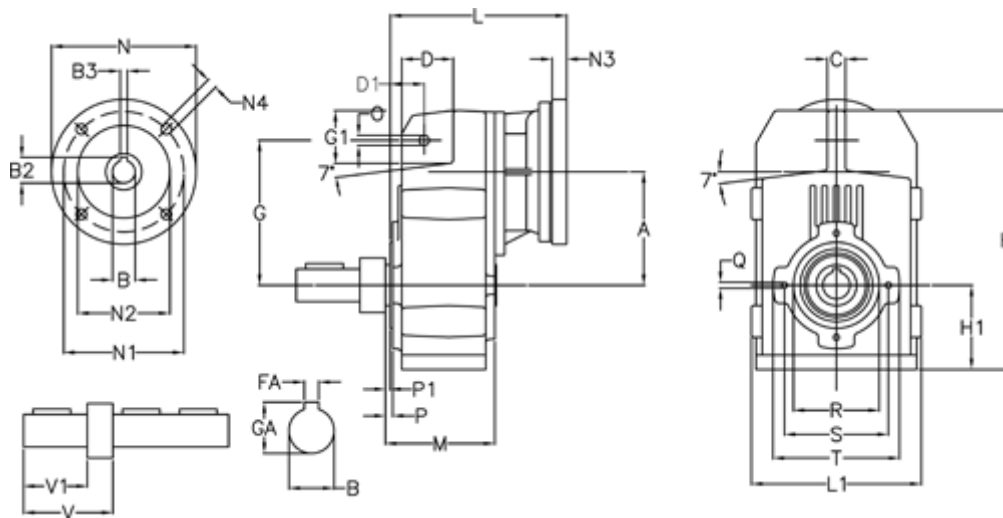

Article number: 29560106301220  
 Description: Shaft mounted gear  
 A102R-63-P63B5

## Measures

A = 112.50	FA = 8	M = 100.5	Q = M8x12
B = 25	G = 140	N = 140	R = 80
B1 = 11	G1 = 51.0	N1 = 115	S = 100
B2 = 12.8	GA = 28.0	N2 = 95	T = 120
B3 = 4	H = 251.0	N4 = M8x19	V = 76.5
C = 20	H1 = 84.0	O = 11	V1 = 45
D = 47.5	L = 185.5	P = 4.5	
D1 = 35.0	L1 = 170	P1 = 3.0	